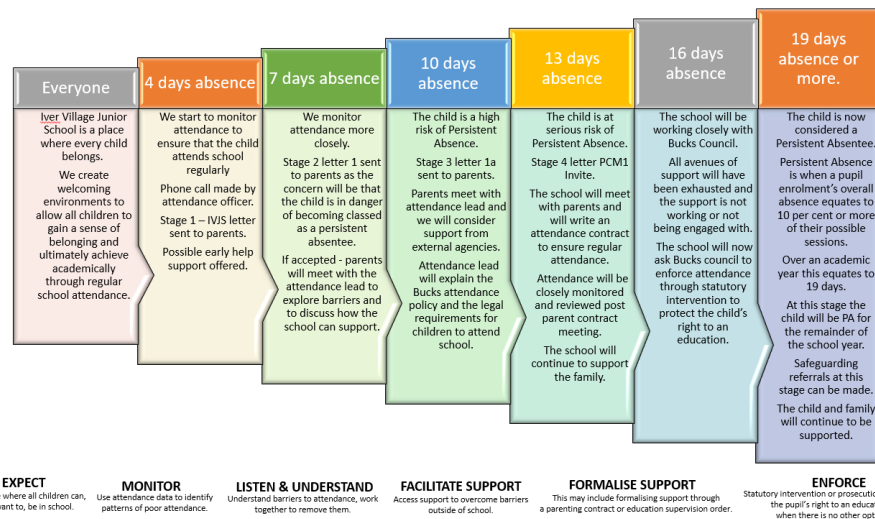

@ivjs_bucks

Iver Village Junior School

Iver Village Junior School

What is irregular attendance?

At IVJS, we want every child to meet their potential and in order to do this they need to be attending school regularly. **Irregular attendance** is defined by the government as a child missing 10% or more of the school year, this equates to **19 days**. The government uses the term as **persistent absentee** to describe a child who misses 19 days in a year.

We know that it is not always possible for a child to attend school every day, as they do occasionally become ill. As always, when we monitor attendance, we will be using a common-sense approach. However, we are required to monitor attendance and act on poor attendance by following the Council's policy. We will always work with you and try to support you if there are barriers to your child attending regularly.

IVJS is a place where every child belongs. We create a welcoming environment to allow all children to gain a sense of belonging and ultimately achieve academically through regular school attendance. Below we have made a flow chart to show the processes and also to show you how quickly your child could be classed as a **persistent absentee**.

UNACCEPTABLE REASONS FOR ABSENCE

A cough, the common cold, birthday treat, tiredness, meeting relatives, sibling unwell, new baby, Mum/Dad unwell, holidays, not being able to bring your child to school. We do ask for more information other than just 'unwell'.

MY CHILD IS GENUINELY ILL

If your child is genuinely ill then, of course, they will need to remain at home. Please contact the school office before 8:45am to leave a message on our answer-phone service, with an absence reason (specific details are required, as 'unwell' is not sufficient).

Our office email is office@ivjs.school
01753 653 059

Tips for fighting Flu

- ✚ Rest and sleep.
- ✚ Keep warm.
- ✚ Take Calpol to lower your temperature and treat aches and pains.
- ✚ Drink plenty of water to avoid dehydration