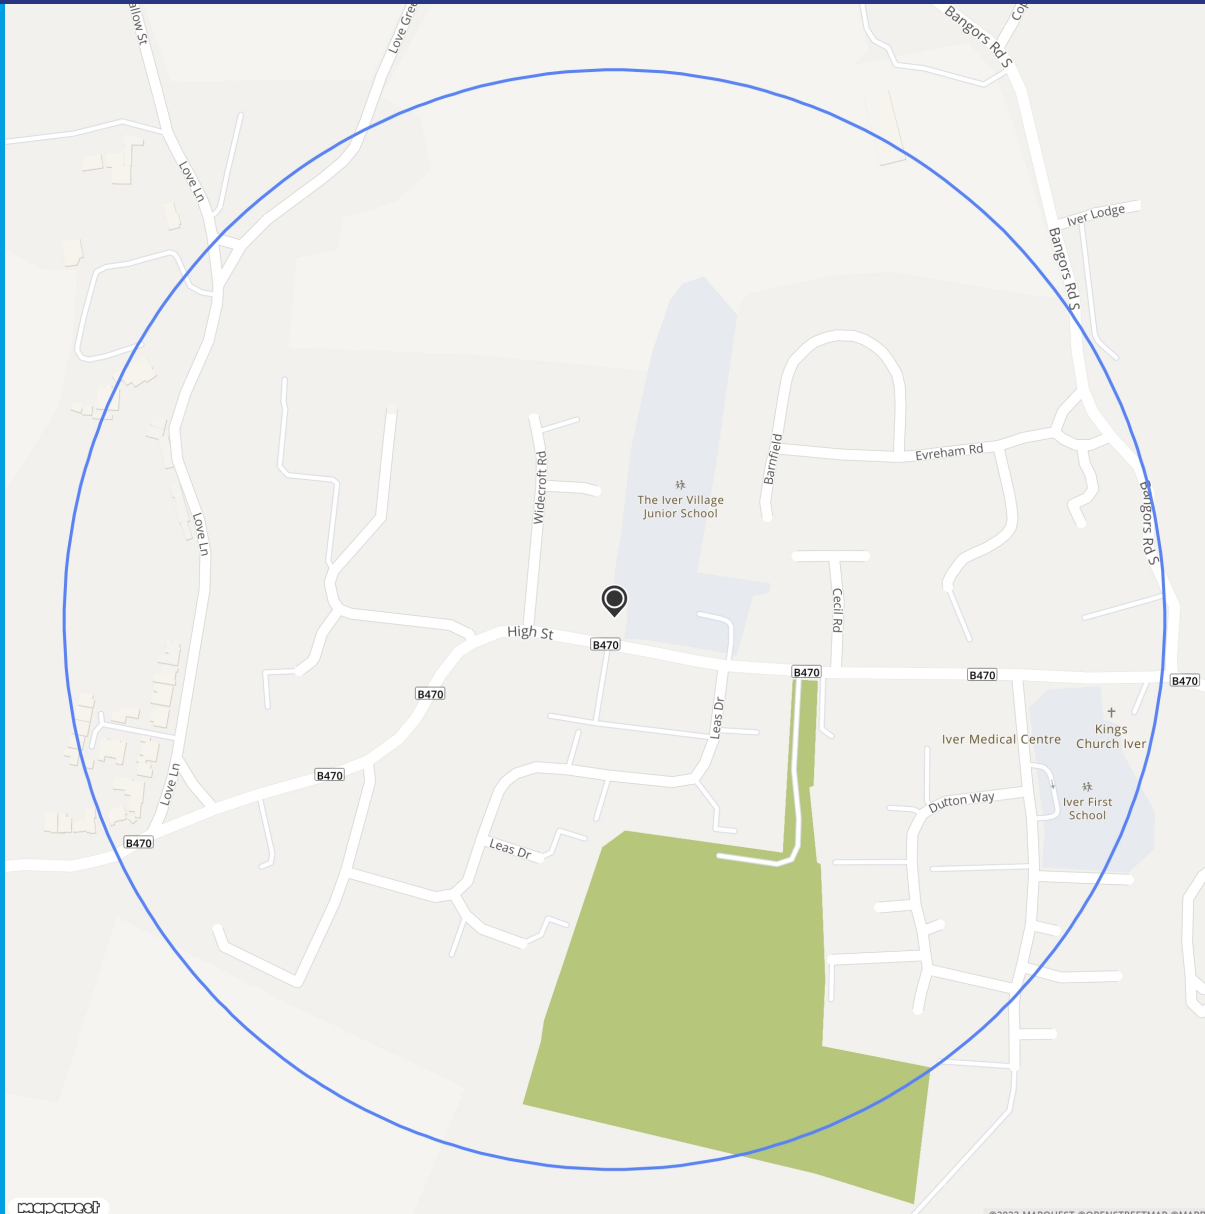

# 5-MINUTE WALKING BUBBLE

## #StaySafeGetActive on your journey to school

Iver Village Junior School

Protect our children

If possible, walk, cycle or scoot to school

If you have to drive, park at least 5-minutes away

Supported by the

Department for Transport

For more hints, tips and information please visit [www.modeshiftstars.org/staysafegetactive](http://www.modeshiftstars.org/staysafegetactive)

This 5-minute walking zone represents a distance of 400m measured as a straight line, based upon an average walking speed of 3-miles per hour